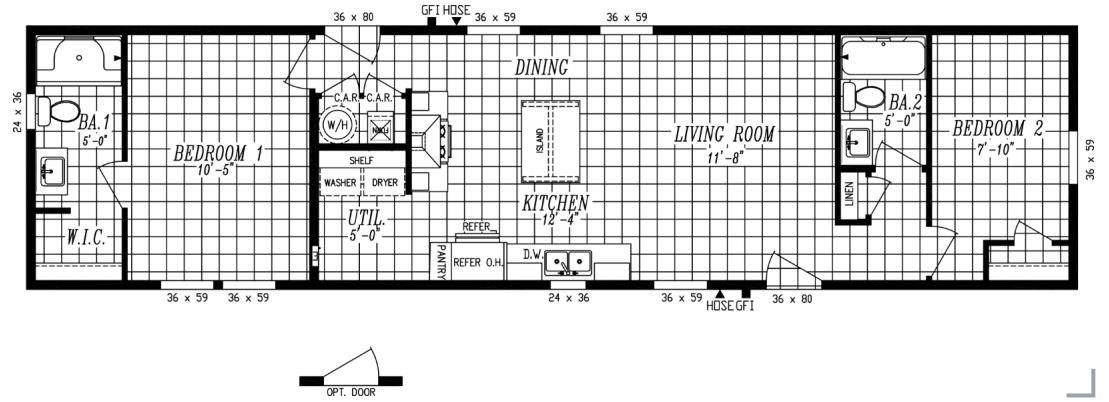

THE TEMPO SERIES

The Tempo

Born To Run

15' x 60'

DIMENSIONS

900

 sf

LIVING SPACE

2

BEDROOMS

2

BATHROOMS

OVERVIEW

Great split bedrooms layout, Wide 15' Single Wide 2 Bedroom Home for Sale

Heritage Home Center

(425) 353-5464

or Request Firm Quote

EMAIL US

01 FLOOR PLAN

900 SQ FT · 15' x 60'

02 FRONT ELEVATION

FRONT SIDEWALL

REAR SIDEWALL

OPT. UPGRADED HITCH END ELEVATION/ FRONT ENDWALL